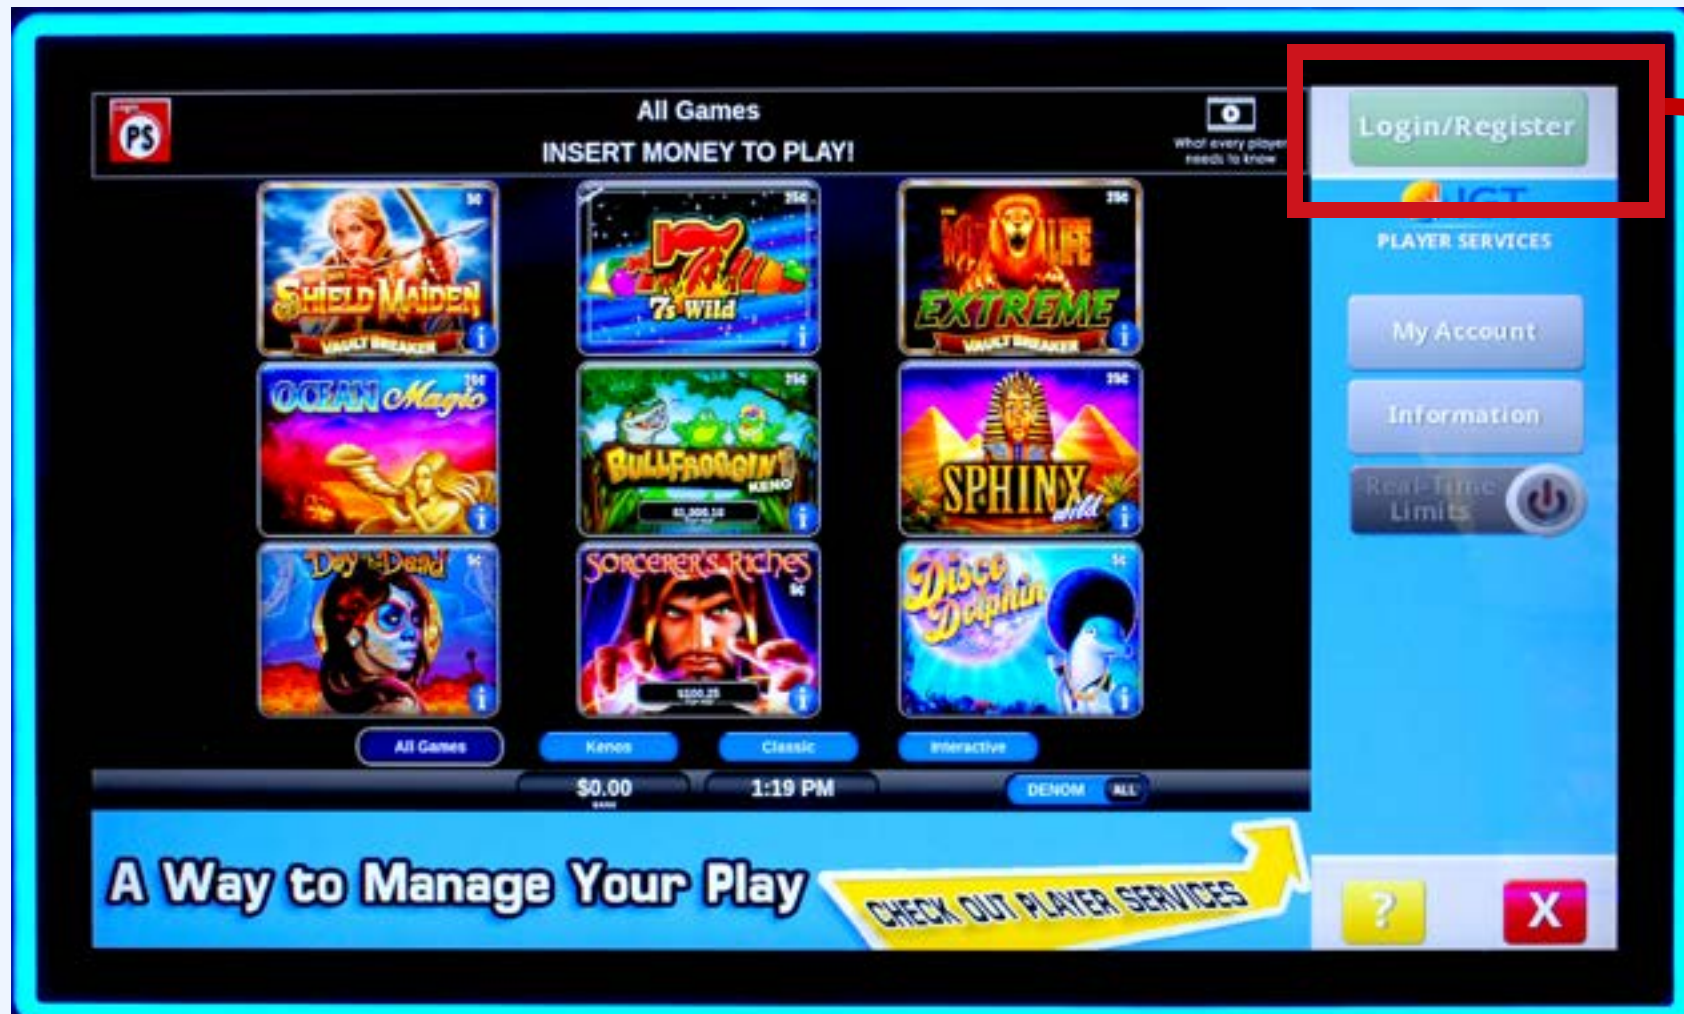

A Responsible Gaming Tool For You

**REGISTRATION IS
VOLUNTARY AND
ANONYMOUS**

Select the 'Login/Register'
button to access or create a
PLAYER SERVICES ACCOUNT

What Player Services are available?

Set your time and
spending limits

Review your time
and spend
history

Learn how Video
Lottery Terminals
(VLTs) work

Access Responsible Gaming Features!

QUESTIONS?

1-888-VLT-WCLC (1-888-858-9252)