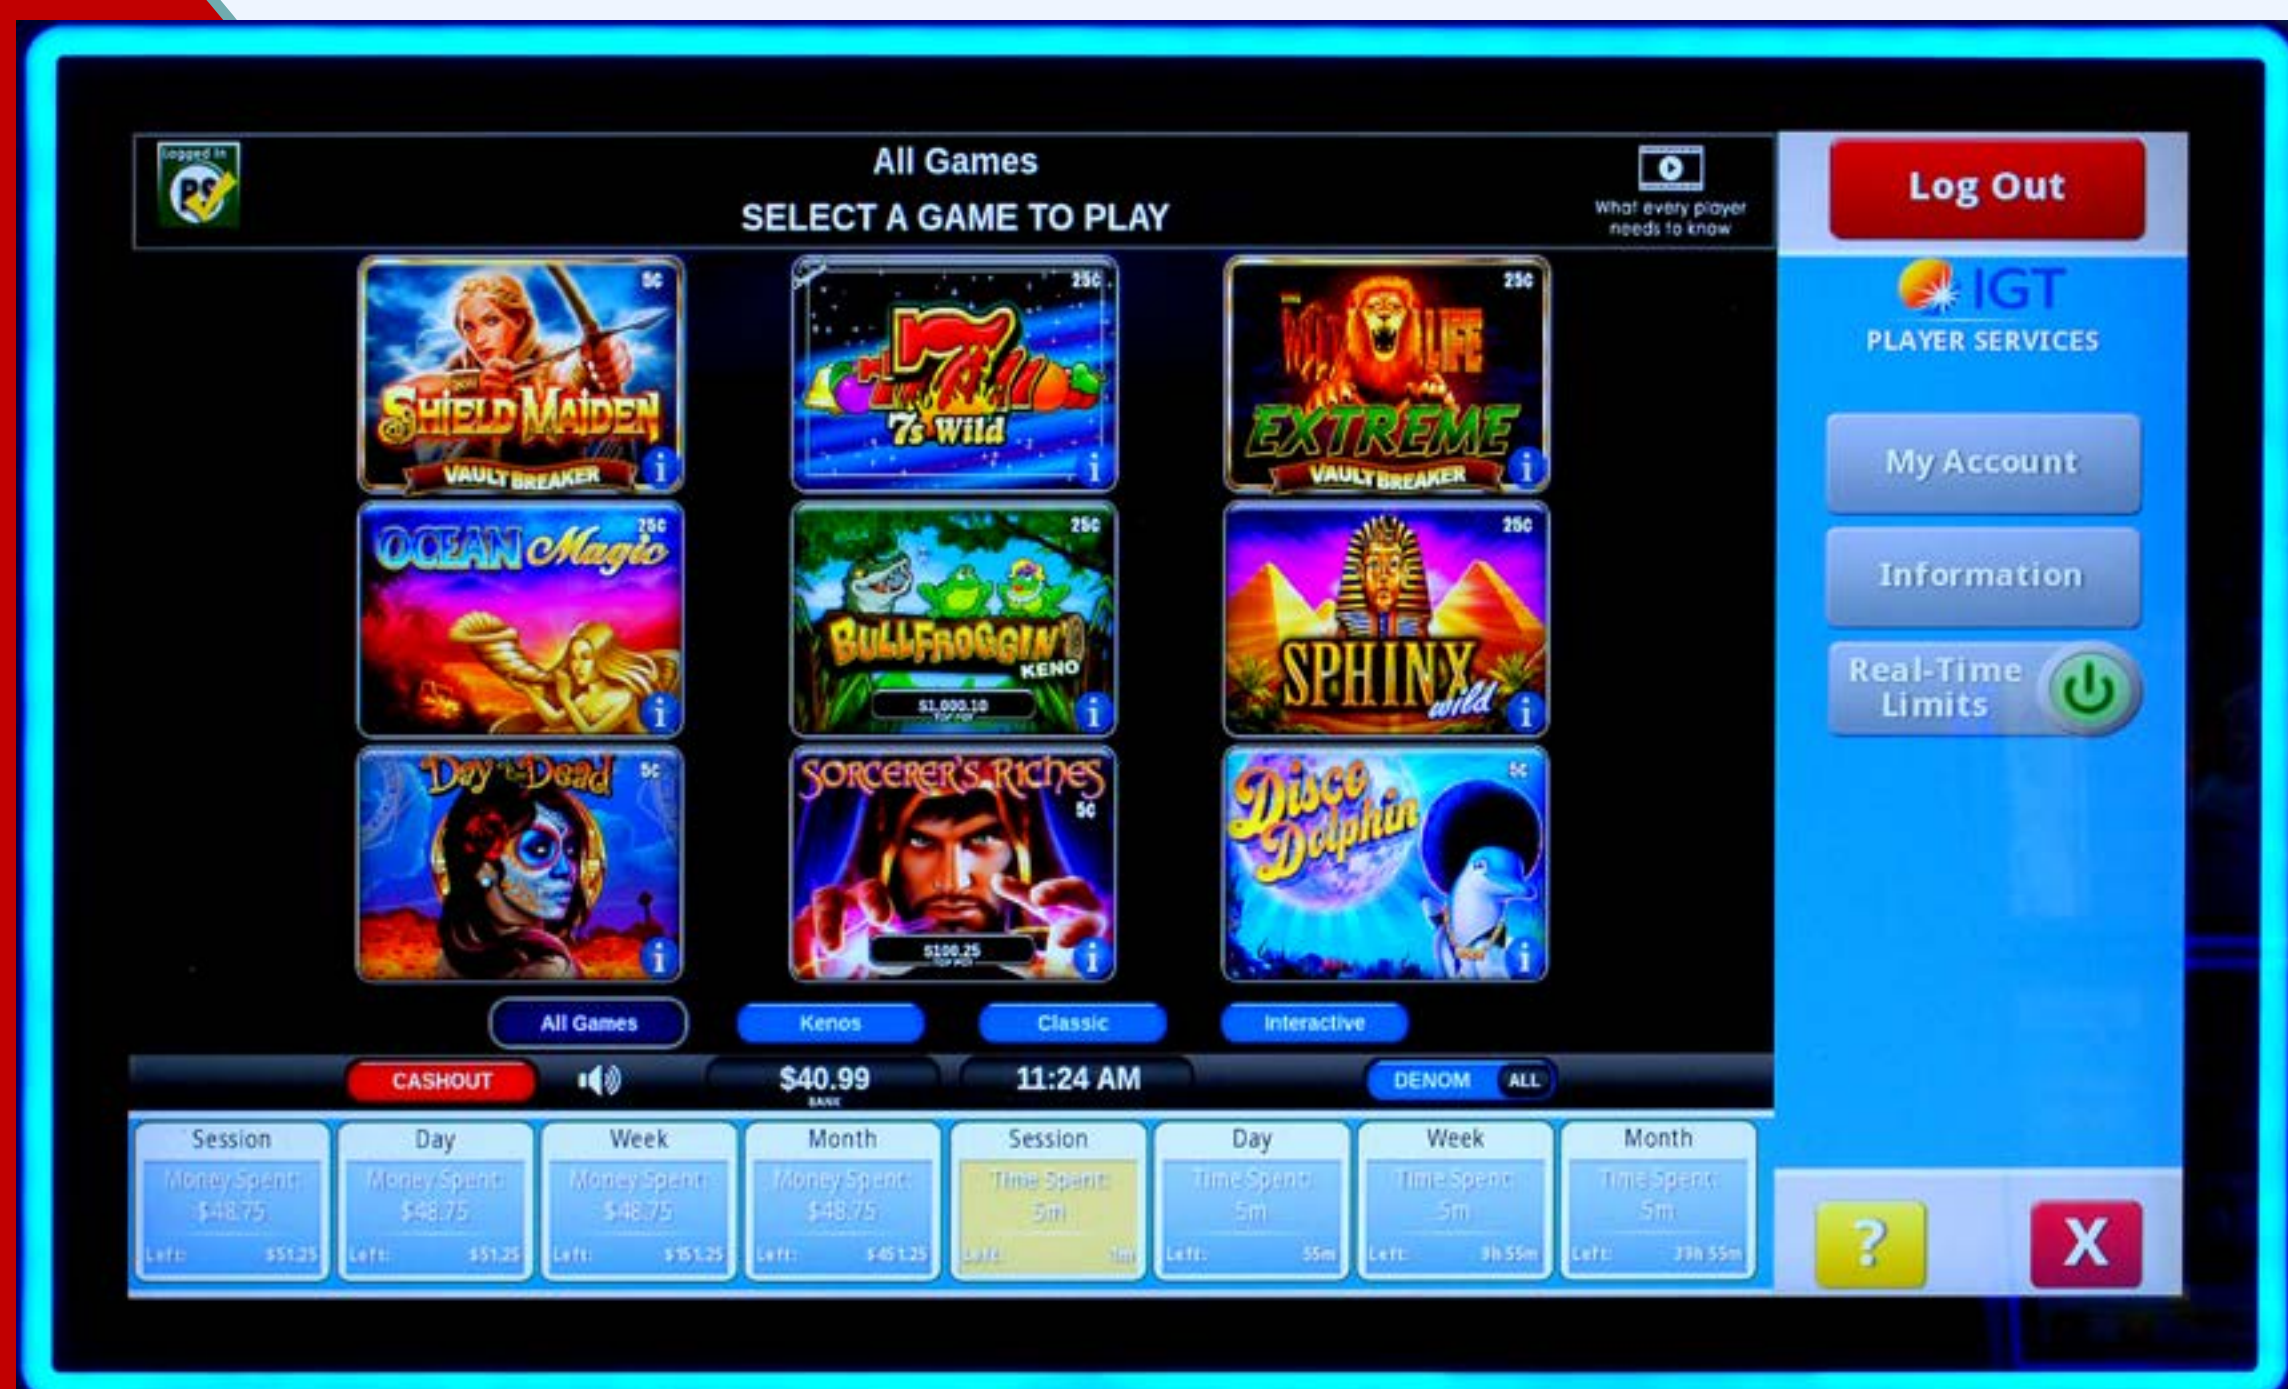

A Responsible Gaming Tool For You

**REGISTRATION IS
VOLUNTARY AND
ANONYMOUS**

Select the 'Login/Register'
button to access or create a
PLAYER SERVICES ACCOUNT

What Player Services are available?

Set your time and
spending limits

Review your time
and spend
history

Learn how Video
Lottery Terminals
(VLTs) work

Access Responsible Gaming Features!

QUESTIONS?

1-888-VLT-WCLC (1-888-858-9252)